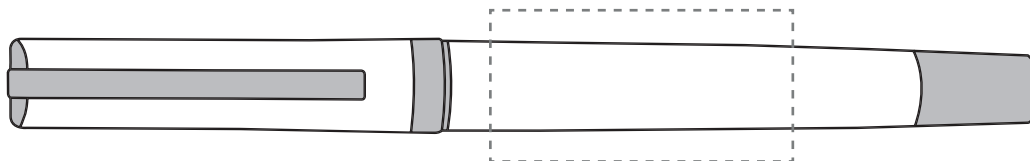

Your Ref:

Quantity:

Product Code: TPC950401

Our Ref:

Version: 1

Product Colour: WHITE

**PRINTING CONCERNS:**

We stock this item in the following colours

**PANTONE REFERENCE(S)**

● Engrave

ARTWORK SCALE 100%

ARTWORK SCALE 100%

Rotary Engrave Area:

40mm x 20mm

Product Image for visualisation  
- colours may vary

The dashed line is to demonstrate print area and will not appear on your printed item